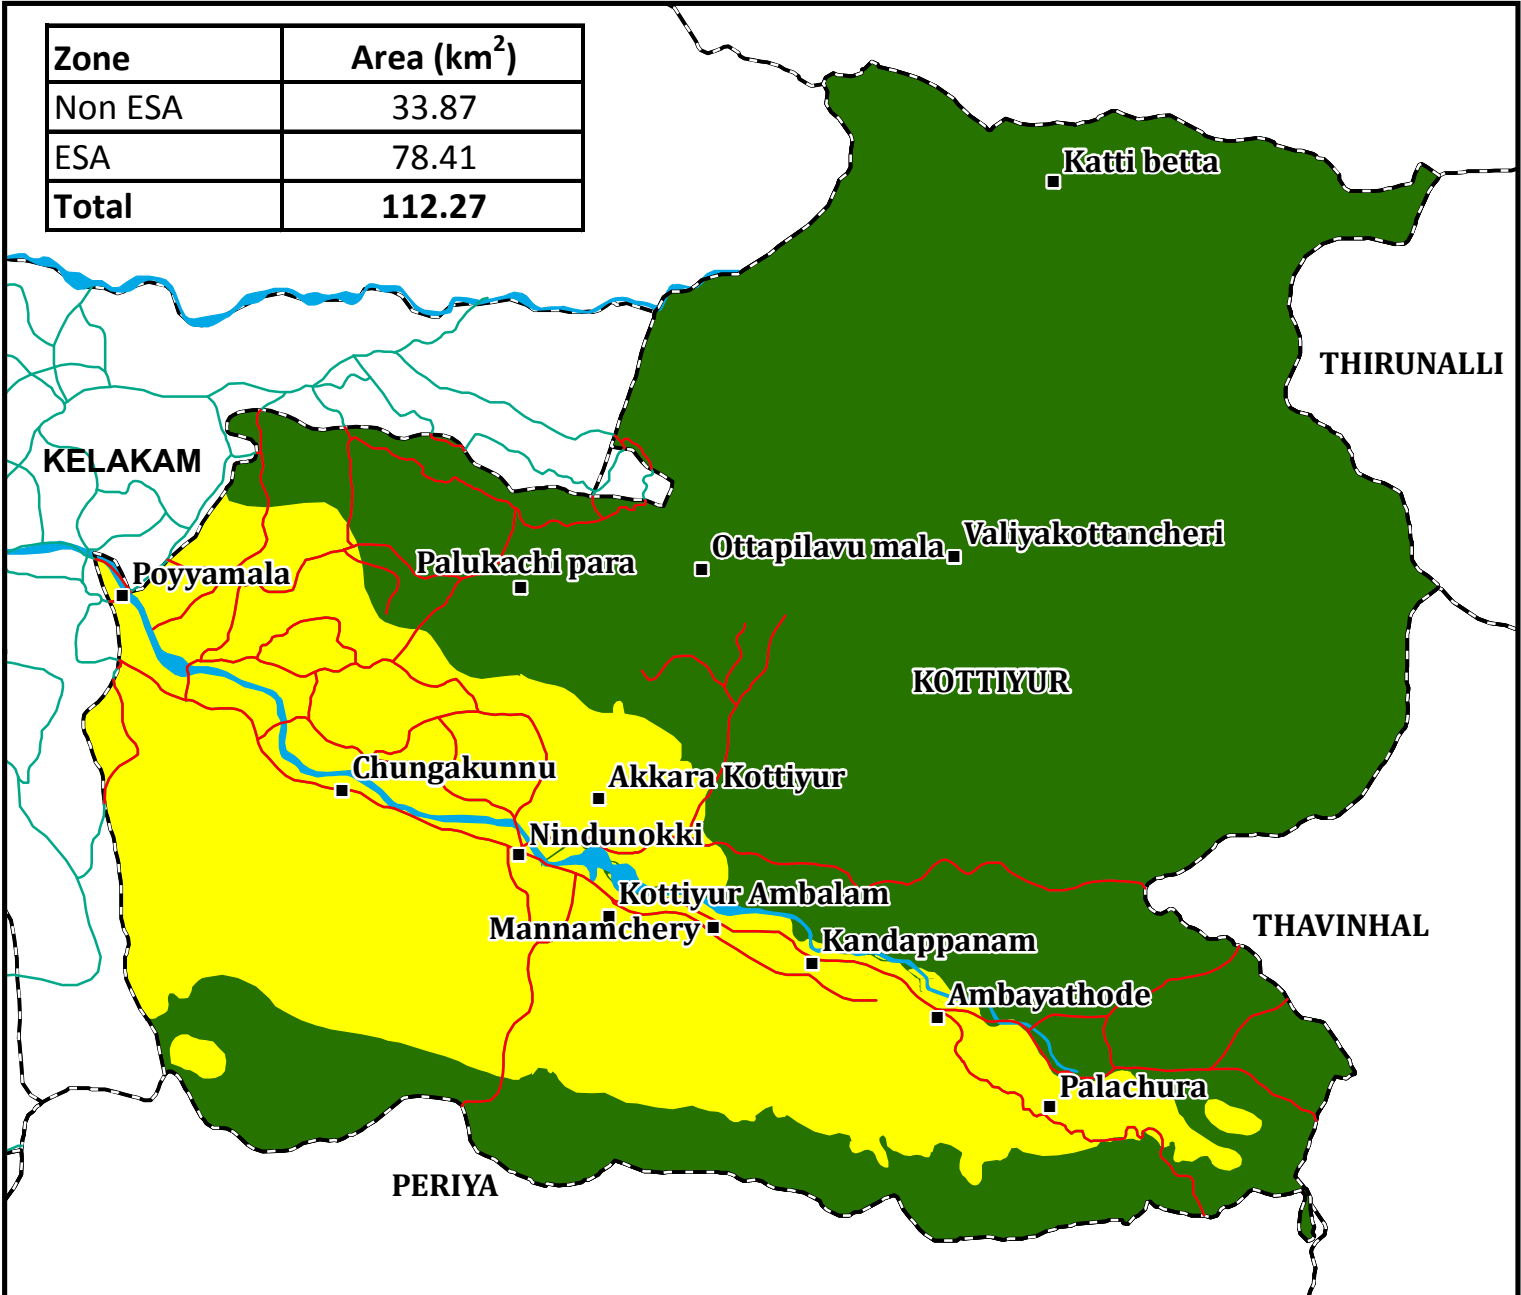

# WESTERN GHATS - ECOLOGICAL SENSITIVE AREA

## KOTTIYUR VILLAGE - TALASSERY TALUK

### KANNUR DISTRICT

0 0.5 1  
km

Zone	Area (km <sup>2</sup> )
Non ESA	33.87
ESA	78.41
<b>Total</b>	<b>112.27</b>

**LEGEND**

**Zone**

- ESA
- Non ESA
- Village Boundary
- Major roads